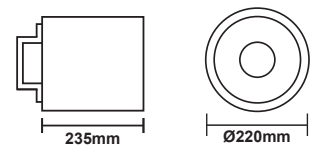

Model : ZERN-HY01YS-60W

Dimension (mm)

Model : ZERN-HY01YS-150W

Dimension (mm)

Application

* Easy maintenance

- Modular LED for easy replacement
- Opening and closing possible of LED module part and power supply part
- Customizable beam angle
- Temperature max 50°