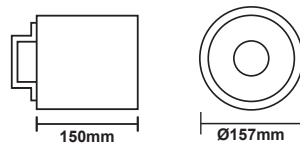

ZERON

NEW LIGHT NEW LIFE

Downlight Surface Mounted

ZERN-HY01YS

- 3.000K
- 4.000K
- 5.000K
- 6.000K

■ Specification

Daya (W)	Input Voltage	Frequency Amp	LED Efikasi	Total Lumen	CRI	Temperatur Warna	Proteksi	Beam Angle	Material
60W	AC100-240V	50/60Hz	135Lm/W	8.100Lm	>80Ra	3000K/4000K/5000k/6000K	IP65	38°/60°	Die Casting Aluminium
150W	AC100-240V	50/60Hz	135Lm/W	20.250Lm	>80Ra	3000K/4000K/5000K/6000K	IP65	38°/60°	Die Casting Aluminium

Model : ZERN-HY01YS-60W

Dimension (mm)

Model : ZERN-HY01YS-150W

Dimension (mm)

Application

* Easy maintenance

- Modular LED for easy replacement
- Opening and closing possible of LED module part and power supply part
- Customizable beam angle
- Temperature max 50°